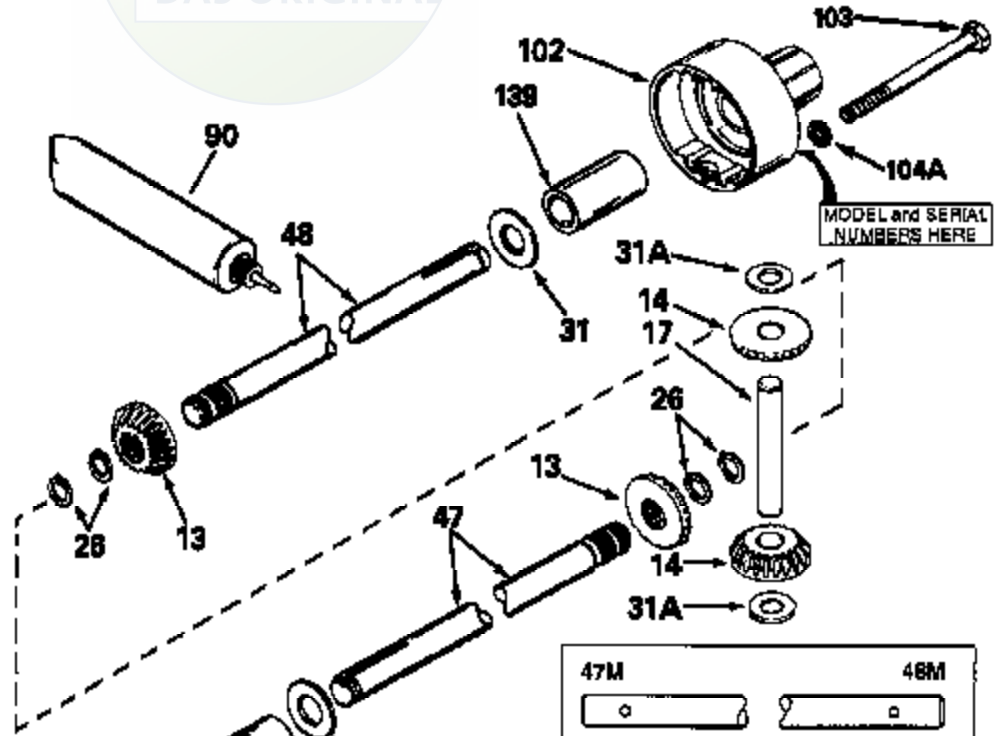

JOIST

SICHER IST DAS:
DAS ORIGINAL

47	48
47A	48A
47B	48B
47C	48C
47D	48D
47E	48E
47H	48H
47L	48L

47M	48M
47P	48P
47R	48R
47V	48V
47W	48W
47X	48X

Ref #	Part Number	Qty	Description
13	778067		Gear, Bevel (16 teeth)
14	778068		Gear, Pinion (16 teeth)
17	786040		Pin, Drive
26	792018		Ring, Retaining
31	780001		Washer (3/4" ID x 1-1/2" OD x 1/16" t hick)
31A	780096		Washer, Thrust
47M	774392		Axle (10" long)
48M	774393		Axle (18-5/8" long)
82	786043		Sprocket. No Teeth 54. O.D. 8.823
82	786051		Sprocket. No Teeth 60. O.D. 9.841
82	786070		Sprocket. No Teeth 48. O.D. 7.920
82	786041A		Sprocket. No Teeth 45. O.D. 7.389
82	786042	100-195	Sprocket. No Teeth 40. O.D. 6.650
90	788067B	Peerless	Grease (32 oz. bottle Bentonite greas e)
101	774344		Differential Carrier Hsg (Incl. 137)
102	774345		Differential Carrier Hsg (Incl. 139)
103	792041		Screw, 5/16-18 x 3-3/4"
104	792042		Nut, Lock, 5/16-18 (Use as required)
104A	792061		Washer, Flat, 5/16"
137	780077		Bushing (3/4" ID x 1-1/16" OD x 2-1/1 6" long)
139	780077		Bushing (3/4 ID x 1-1/16" OD x 2-1/16 " long)