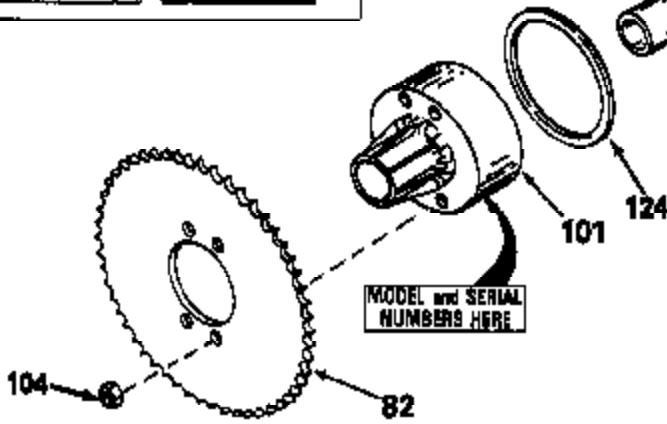

JOIST

SICHER IST DAS:
DAS ORIGINAL

47	48
47A	48A
47B	48B
47C	48C
47D	48D
47E	48E
47H	48H
47L	48L

47M	48M
47P	48P
47R	48R
47V	48V
47W	48W
47X	48X

Ref #	Part Number	Qty	Description
13	778067		Gear, Bevel (16 teeth)
14	778068		Gear, Pinion (16 teeth)
17	786040		Pin, Drive
26	792018		Ring, Retaining
31	780001		Washer (3/4" ID x 1-1/2" OD x 1/16" t hick)
31A	780096		Washer, Thrust
47M	774392		Axle (10" long)
48M	774393		Axle (18-5/8" long)
82	786043		Sprocket. No Teeth 54. O.D. 8.823
82	786051		Sprocket. No Teeth 60. O.D. 9.841
82	786070		Sprocket. No Teeth 48. O.D. 7.920
82	786041A		Sprocket. No Teeth 45. O.D. 7.389
82	786042	100-195	Sprocket. No Teeth 40. O.D. 6.650
90	788067B	Peerless	Grease (32 oz. bottle Bentonite greas e)
101	774344		Differential Carrier Hsg (Incl. 137)
102	774345		Differential Carrier Hsg (Incl. 139)
103	792041		Screw, 5/16-18 x 3-3/4"
104	792042		Nut, Lock, 5/16-18 (Use as required)
104A	792061		Washer, Flat, 5/16"
137	780077		Bushing (3/4" ID x 1-1/16" OD x 2-1/1 6" long)
139	780077		Bushing (3/4 ID x 1-1/16" OD x 2-1/16 " long)